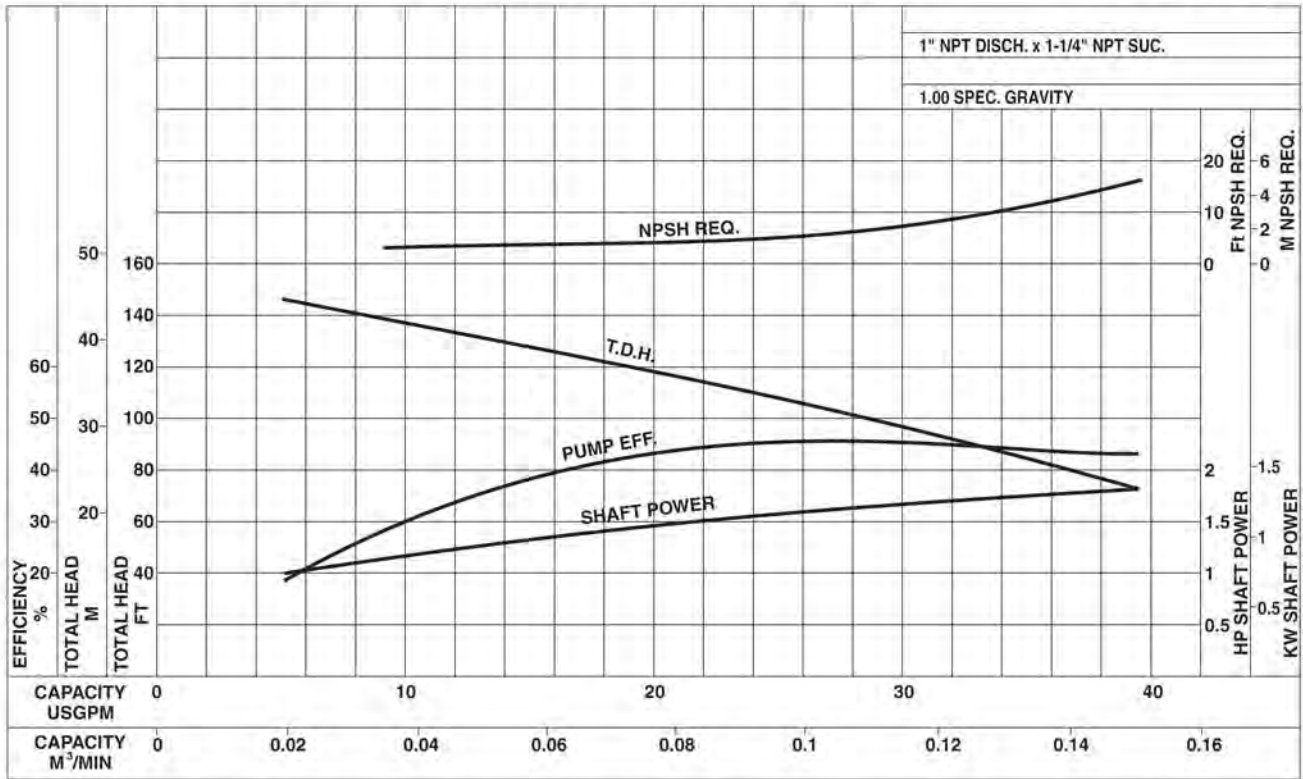

CONSTANT PRESSURE PUMP

HARMONY CP

CBM Stainless Steel Centrifugal Pumps

Performance Curves

CP-70/17 ³/₄ HP

Synchronous Speed: 3450 RPM

Size: 1 x 1¹/₄ x 4¹/₂

CP-70/315 1¹/₂ HP

Synchronous Speed: 3450 RPM

Size: 1 x 1¹/₄ x 5³/₁₆

CB Marketing
 Phone: 708-202-0033
 Fax: 708-385-5415

CONSTANT PRESSURE PUMP

HARMONY CP

CBM Stainless Steel Centrifugal Pumps

Performance Curves

CP-70/520 2HP

Synchronous Speed: 3450 RPM

Size: 1 x 1^{1/4} x 6^{3/16}

CP-120/315 1^{1/2} HP

Synchronous Speed: 3450 RPM

Size: 1 x 1^{1/4} x 5^{3/16}

CB Marketing
 Phone: 708-202-0033
 Fax: 708-385-5415

CONSTANT PRESSURE PUMP