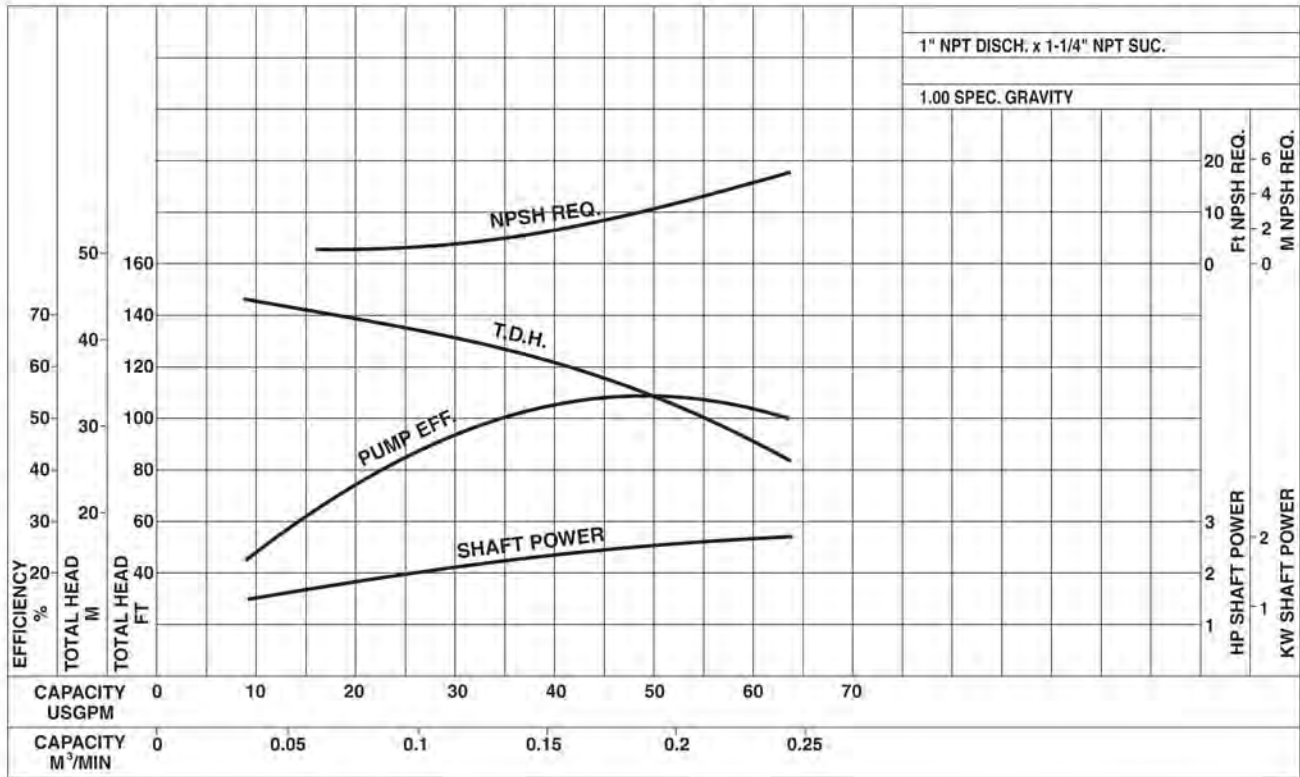

HARMONY CP

CBM Stainless Steel Centrifugal Pumps

Performance Curves

CP-120/530 3HP

Synchronous Speed: 3450 RPM

Size: 1 x 1¹/₄ x 6³/₁₆

CP-200/330 3HP

Synchronous Speed: 3450 RPM