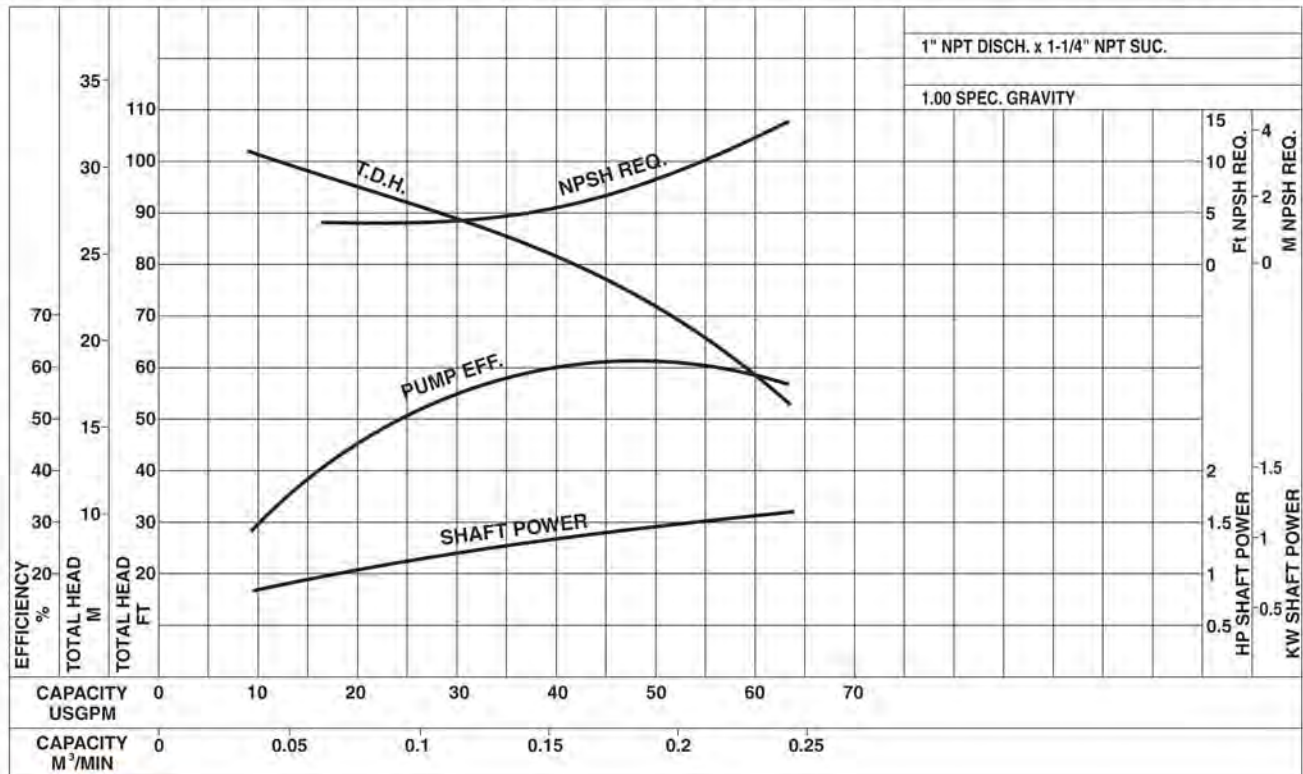

Synchronous Speed: 3450 RPM

Size: 1 x 1^{1/4} x 6^{3/16}

CP-120/315 1^{1/2} HP

Synchronous Speed: 3450 RPM

Size: 1 x 1^{1/4} x 5^{3/16}

CB Marketing
 Phone: 708-202-0033
 Fax: 708-385-5415

CONSTANT PRESSURE PUMP