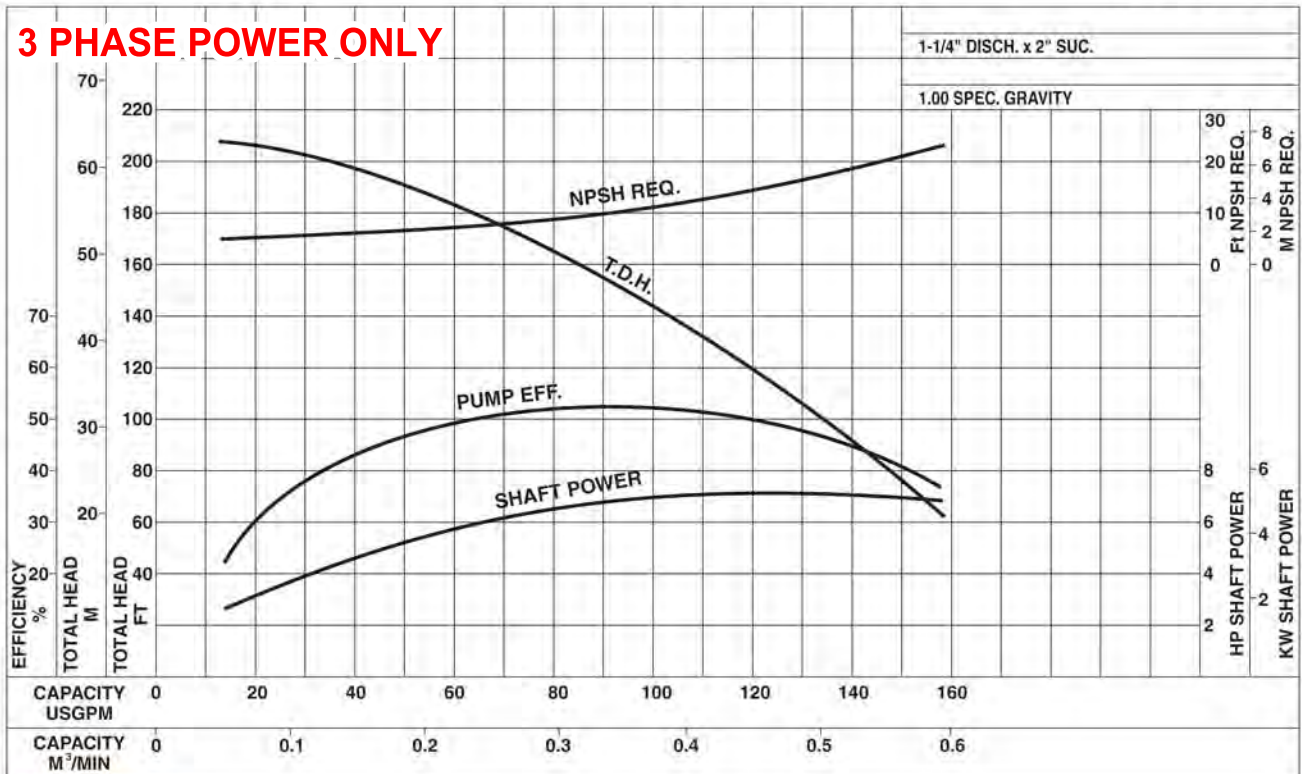

CP-3U-32-200 7½HP

Synchronous Speed: 3450 RPM

Size: 1¼ x 2 x 7⁵/₁₆

3 PHASE POWER ONLY