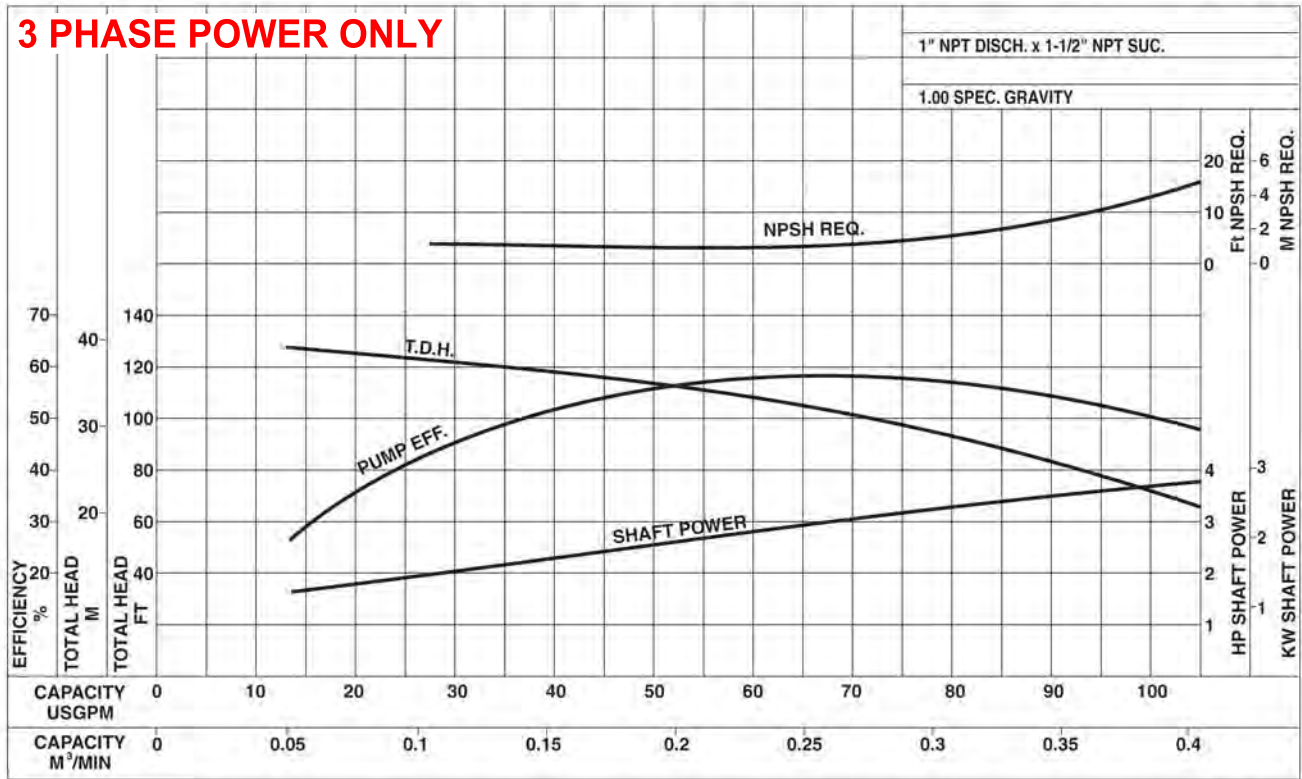

CONSTANT PRESSURE PUMP

HARMONY CP

CBM Stainless Steel Centrifugal Pumps

Performance Curves

CP-200/550 5HP

Synchronous Speed: 3450 RPM

Size: 1 x 1½ x 5¹¹/₁₆

3 PHASE POWER ONLY