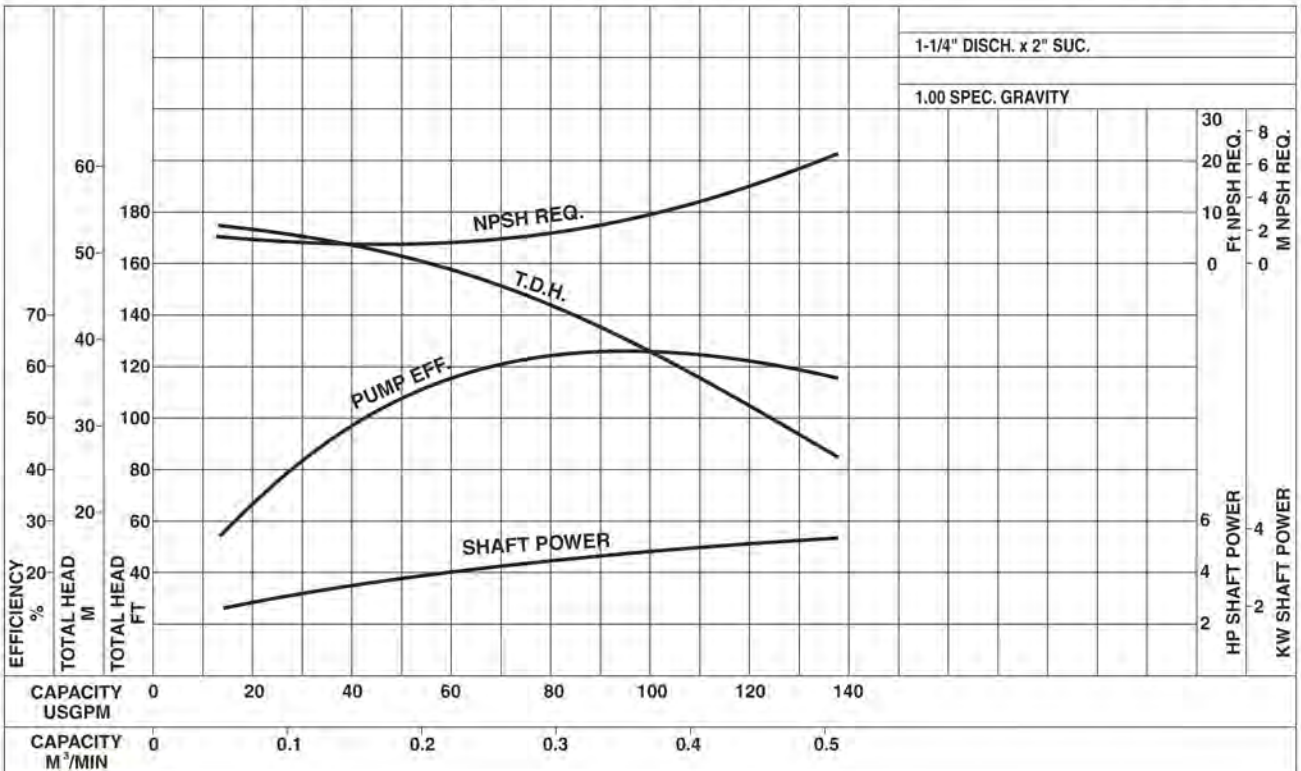

Performance Curves

CP-2-120/306 3HP

Synchronous Speed: 3600 RPM

Size: 1 × 1¼ × 5³/₁₆ × 5³/₁₆

CP-3U-32-160B 5HP

Synchronous Speed: 3450 RPM

Size: 1¼ × 2 × 6⁹/₁₆

CB Marketing
 Phone: 708-202-0033
 Fax: 708-385-5415

CONSTANT PRESSURE PUMP

HARMONY CP

CBM Stainless Steel Centrifugal Pumps

Performance Curves

CP-200/550 5HP

Synchronous Speed: 3450 RPM

Size: 1 x 1½ x 5¹¹/₁₆

3 PHASE POWER ONLY