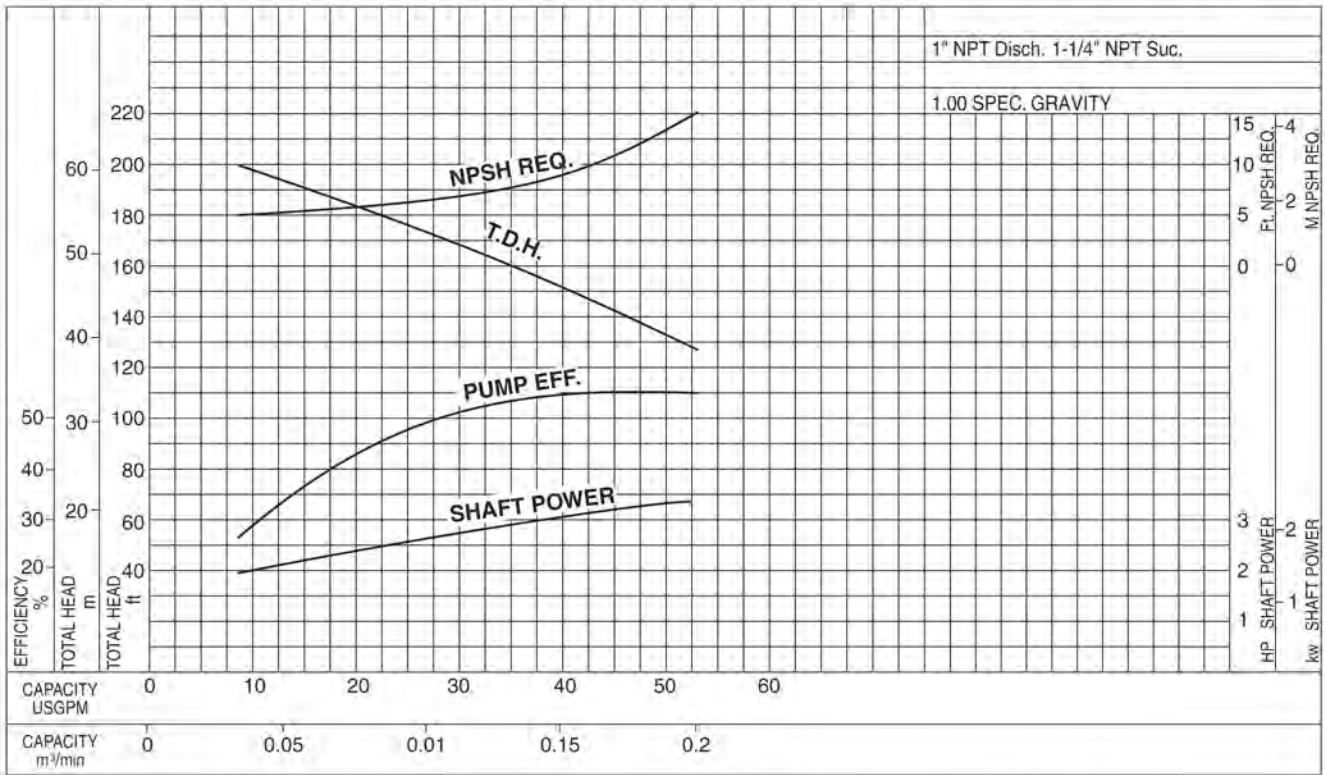

Size: 1 × 1¼ × 5⅜ × 5⅜

CP-2-70/306 3HP

Synchronous Speed: 3600 RPM

Size: 1 × 1¼ × 5⅜ × 6

CB Marketing
 Phone: 708-202-0033
 Fax: 708-385-5415

CONSTANT PRESSURE PUMP

HARMONY CP

Stainless Steel Two-Stage Centrifugal Pumps

Performance Curves

CP-2-120/306 3HP

Synchronous Speed: 3600 RPM

Size: 1 × 1¼ × 5³/₁₆ × 5³/₁₆

CP-3U-32-160B 5HP

Synchronous Speed: 3450 RPM

Size: 1¼ × 2 × 6⁹/₁₆

CB Marketing
 Phone: 708-202-0033
 Fax: 708-385-5415