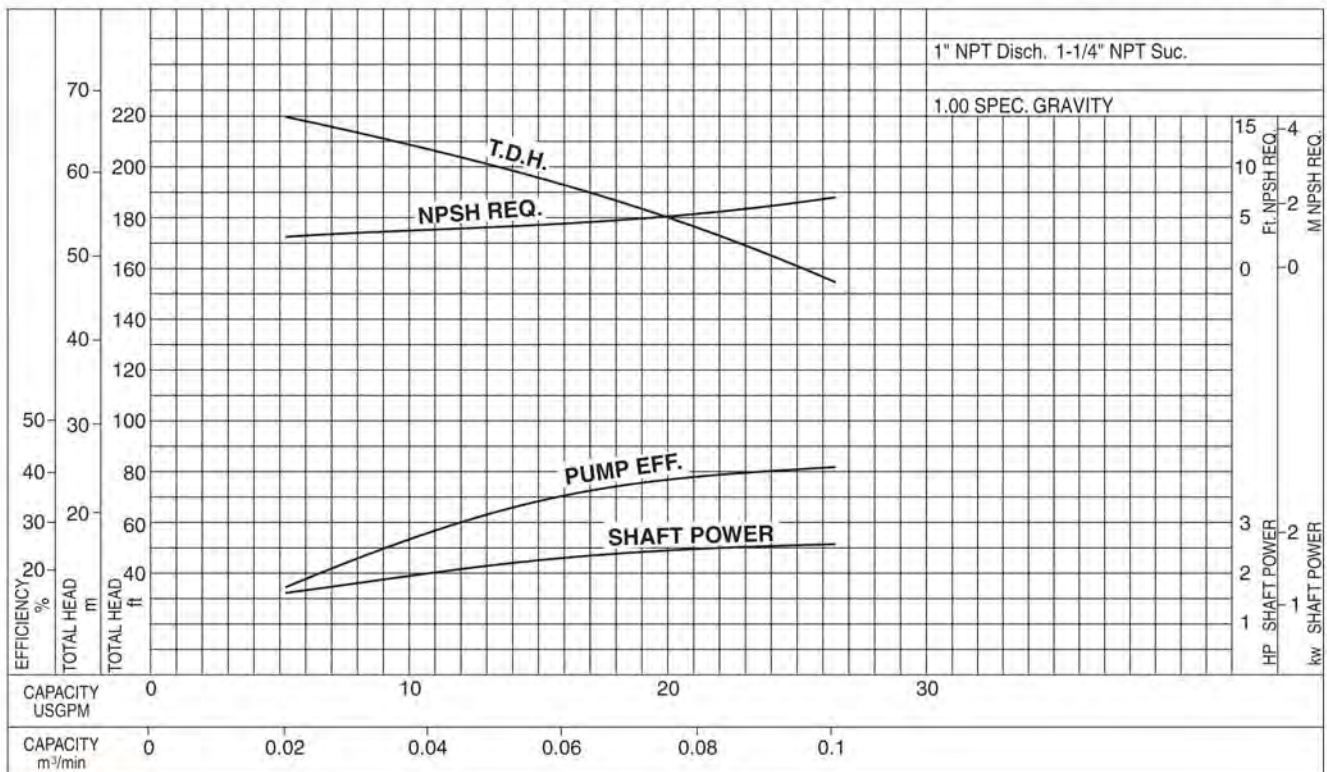

Size: 1 x 1¹/₂ x 5³/₁₆

CB Marketing
 Phone: 708-202-0033
 Fax: 708-385-5415

CONSTANT PRESSURE PUMP

HARMONY CP

CBM Stainless Steel Two-Stage Centrifugal Pumps

Performance Curves

CP-2-70/206 2HP

Synchronous Speed: 3600 RPM

Size: 1 × 1¼ × 5⅜ × 5⅜

CP-2-70/306 3HP

Synchronous Speed: 3600 RPM

Size: 1 × 1¼ × 5⅜ × 6

CB Marketing
 Phone: 708-202-0033
 Fax: 708-385-5415

CONSTANT PRESSURE PUMP

HARMONY CP

Stainless Steel Two-Stage Centrifugal Pumps