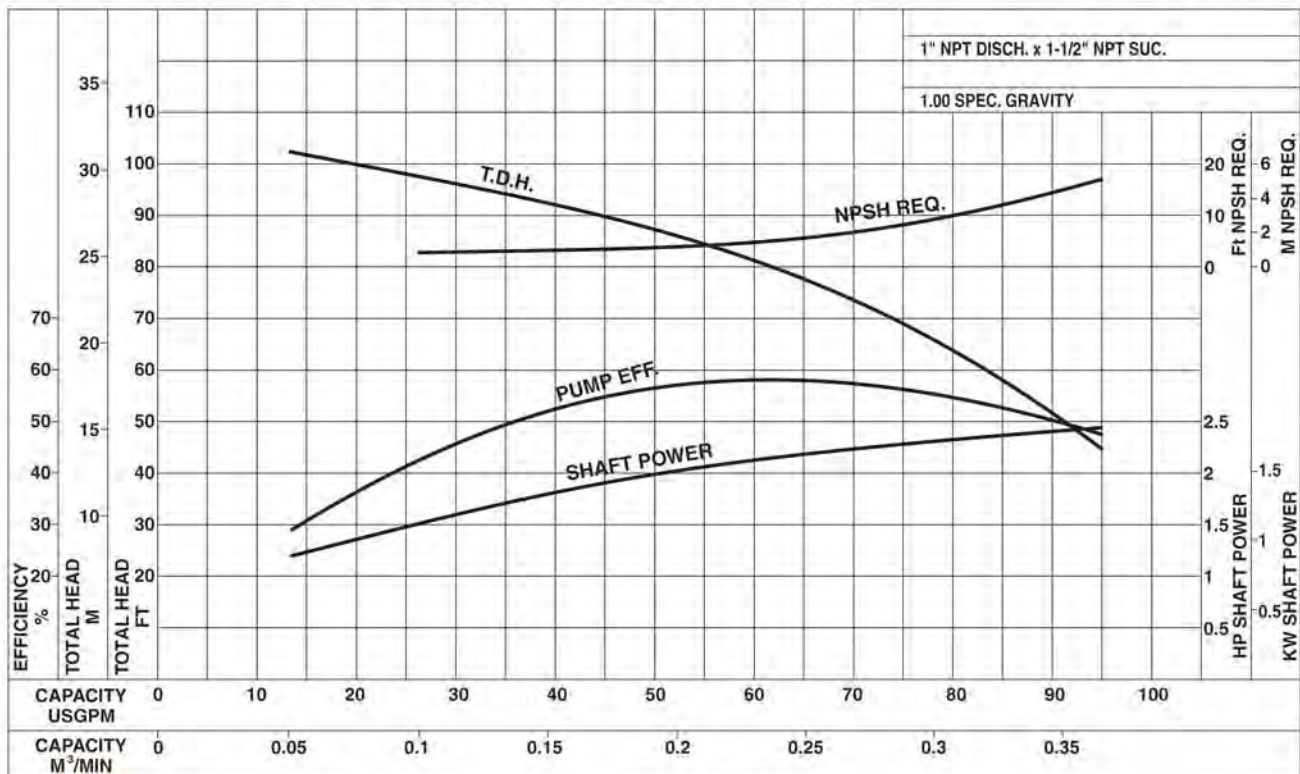

CP-200/330 3HP

Synchronous Speed: 3450 RPM

Size: 1 x 1¹/₂ x 5³/₁₆