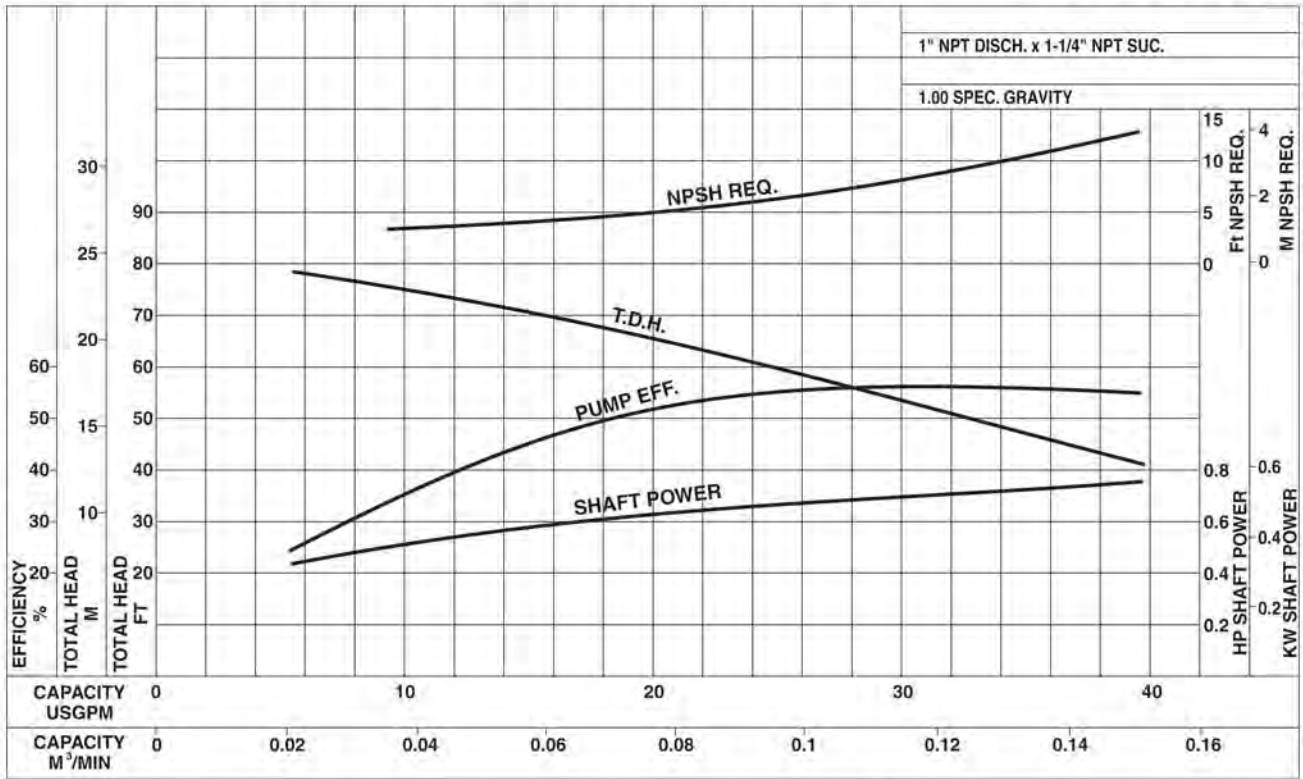

CONSTANT PRESSURE PUMP

HARMONY CP

CBM Stainless Steel Centrifugal Pumps

Performance Curves

CP-70/17 ³/₄ HP

Synchronous Speed: 3450 RPM

Size: 1 x 1¹/₄ x 4¹/₂

CP-70/315 1¹/₂ HP

Synchronous Speed: 3450 RPM

Size: 1 x 1¹/₄ x 5³/₁₆

CB Marketing
 Phone: 708-202-0033
 Fax: 708-385-5415

CONSTANT PRESSURE PUMP

HARMONY CP

CBM Stainless Steel Centrifugal Pumps

Performance Curves

CP-70/520 2HP