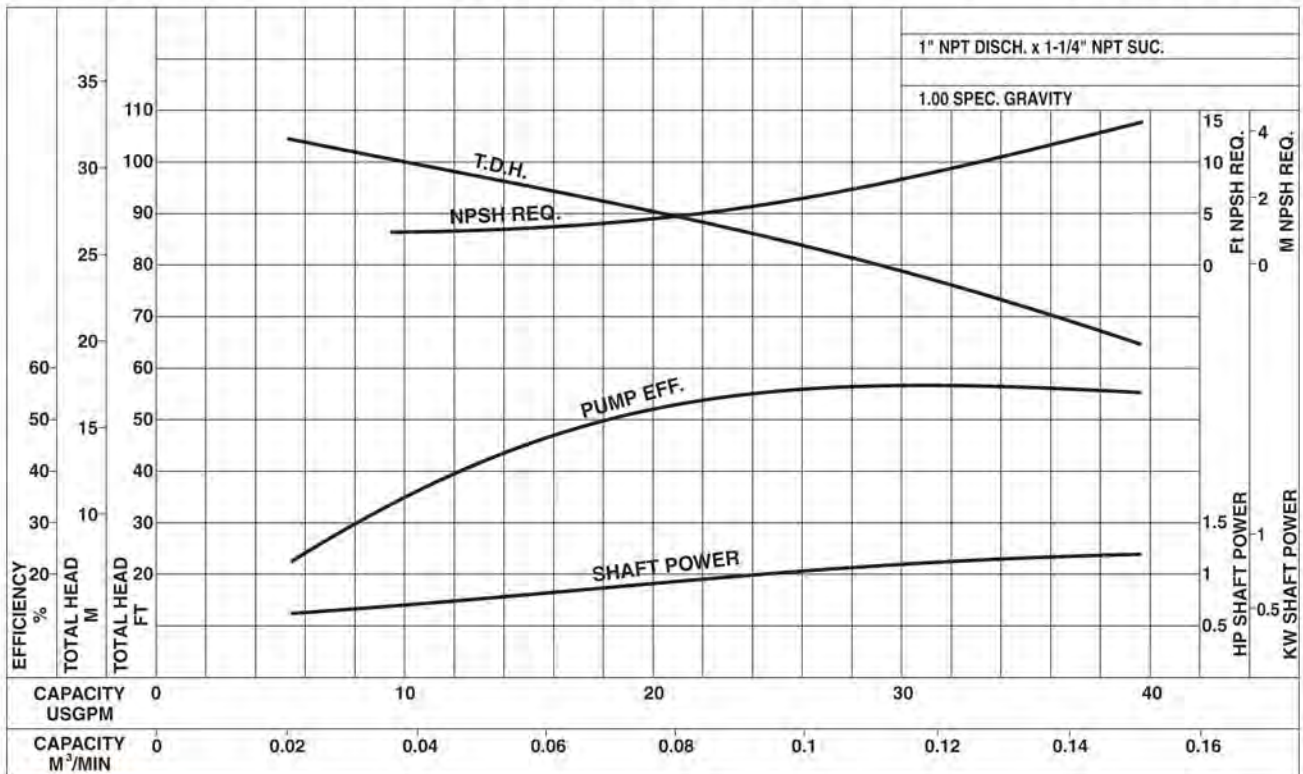

CONSTANT PRESSURE PUMP

HARMONY CP

CBM Stainless Steel Centrifugal Pumps

Performance Curves

CP-70/17 ³/₄ HP

Synchronous Speed: 3450 RPM

Size: 1 x 1¹/₄ x 4¹/₂

CP-70/315 1¹/₂ HP

Synchronous Speed: 3450 RPM

Size: 1 x 1¹/₄ x 5³/₁₆

CB Marketing
 Phone: 708-202-0033
 Fax: 708-385-5415

CONSTANT PRESSURE PUMP

HARMONY CP

CBM Stainless Steel Centrifugal Pumps

Performance Curves

CP-70/520 2HP

Synchronous Speed: 3450 RPM

Size: 1 x 1^{1/4} x 6^{3/16}

CP-120/315 1^{1/2} HP

Synchronous Speed: 3450 RPM

Size: 1 x 1^{1/4} x 5^{3/16}

CB Marketing
 Phone: 708-202-0033
 Fax: 708-385-5415

CONSTANT PRESSURE PUMP

Performance Curves

CP-2-120/306 3HP

Synchronous Speed: 3600 RPM

Size: 1 × 1¼ × 5³/₁₆ × 5³/₁₆

CP-3U-32-160B 5HP

Synchronous Speed: 3450 RPM

Size: 1¼ × 2 × 6⁹/₁₆

CB Marketing
 Phone: 708-202-0033
 Fax: 708-385-5415