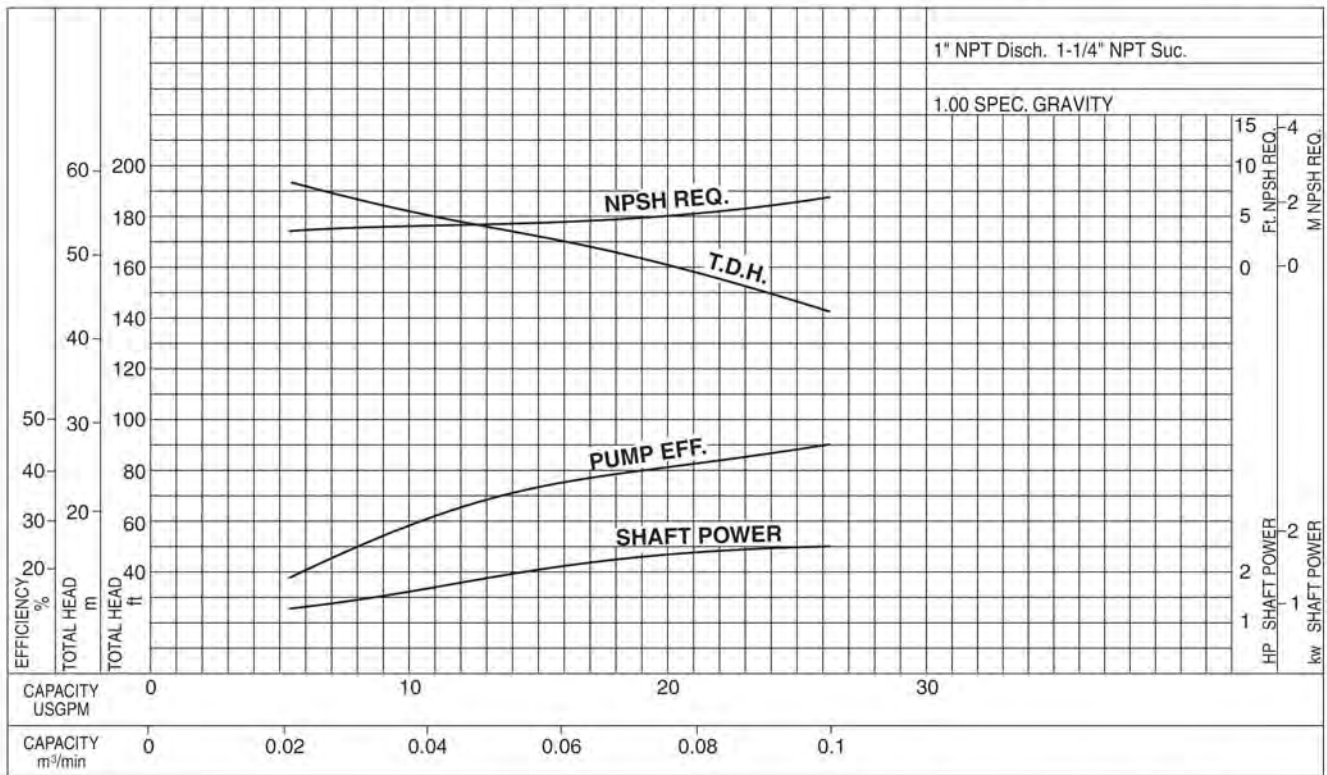

Size: 1 x 1¹/₂ x 5³/₁₆

CB Marketing
 Phone: 708-202-0033
 Fax: 708-385-5415

CONSTANT PRESSURE PUMP

HARMONY CP

CBM Stainless Steel Two-Stage Centrifugal Pumps

Performance Curves

CP-2-70/206 2HP

Synchronous Speed: 3600 RPM

Size: 1 × 1¼ × 5⅜ × 5⅜

CP-2-70/306 3HP

Synchronous Speed: 3600 RPM

Size: 1 × 1¼ × 5⅜ × 6

CB Marketing
 Phone: 708-202-0033
 Fax: 708-385-5415

CONSTANT PRESSURE PUMP

HARMONY CP

Stainless Steel Two-Stage Centrifugal Pumps